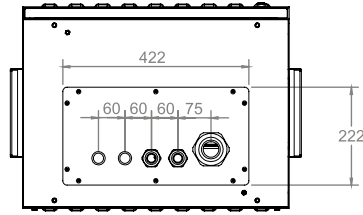

Top view

Bottom view

Inside view

Front view

Side view

Rear view

Top inside view

Front door opening angle

3 point locking system

	A		B	
	Min	Max	Min	Max
D=450	60 mm	185 mm	260 mm	385 mm
D=600	60 mm	335 mm	260 mm	535 mm

Exploded view