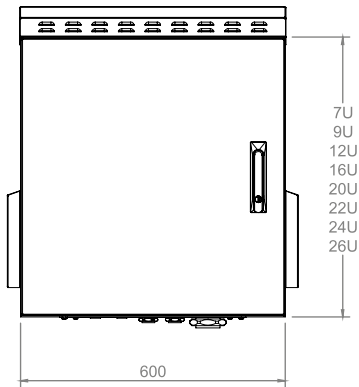

Top view

Bottom view

Inside view

Front view

Side view

Rear view

Top inside view

Front door opening angle

3 point locking system

	A		B	
	Min	Max	Min	Max
D=450	60 mm	185 mm	260 mm	385 mm
D=600	60 mm	335 mm	260 mm	535 mm

Exploded view