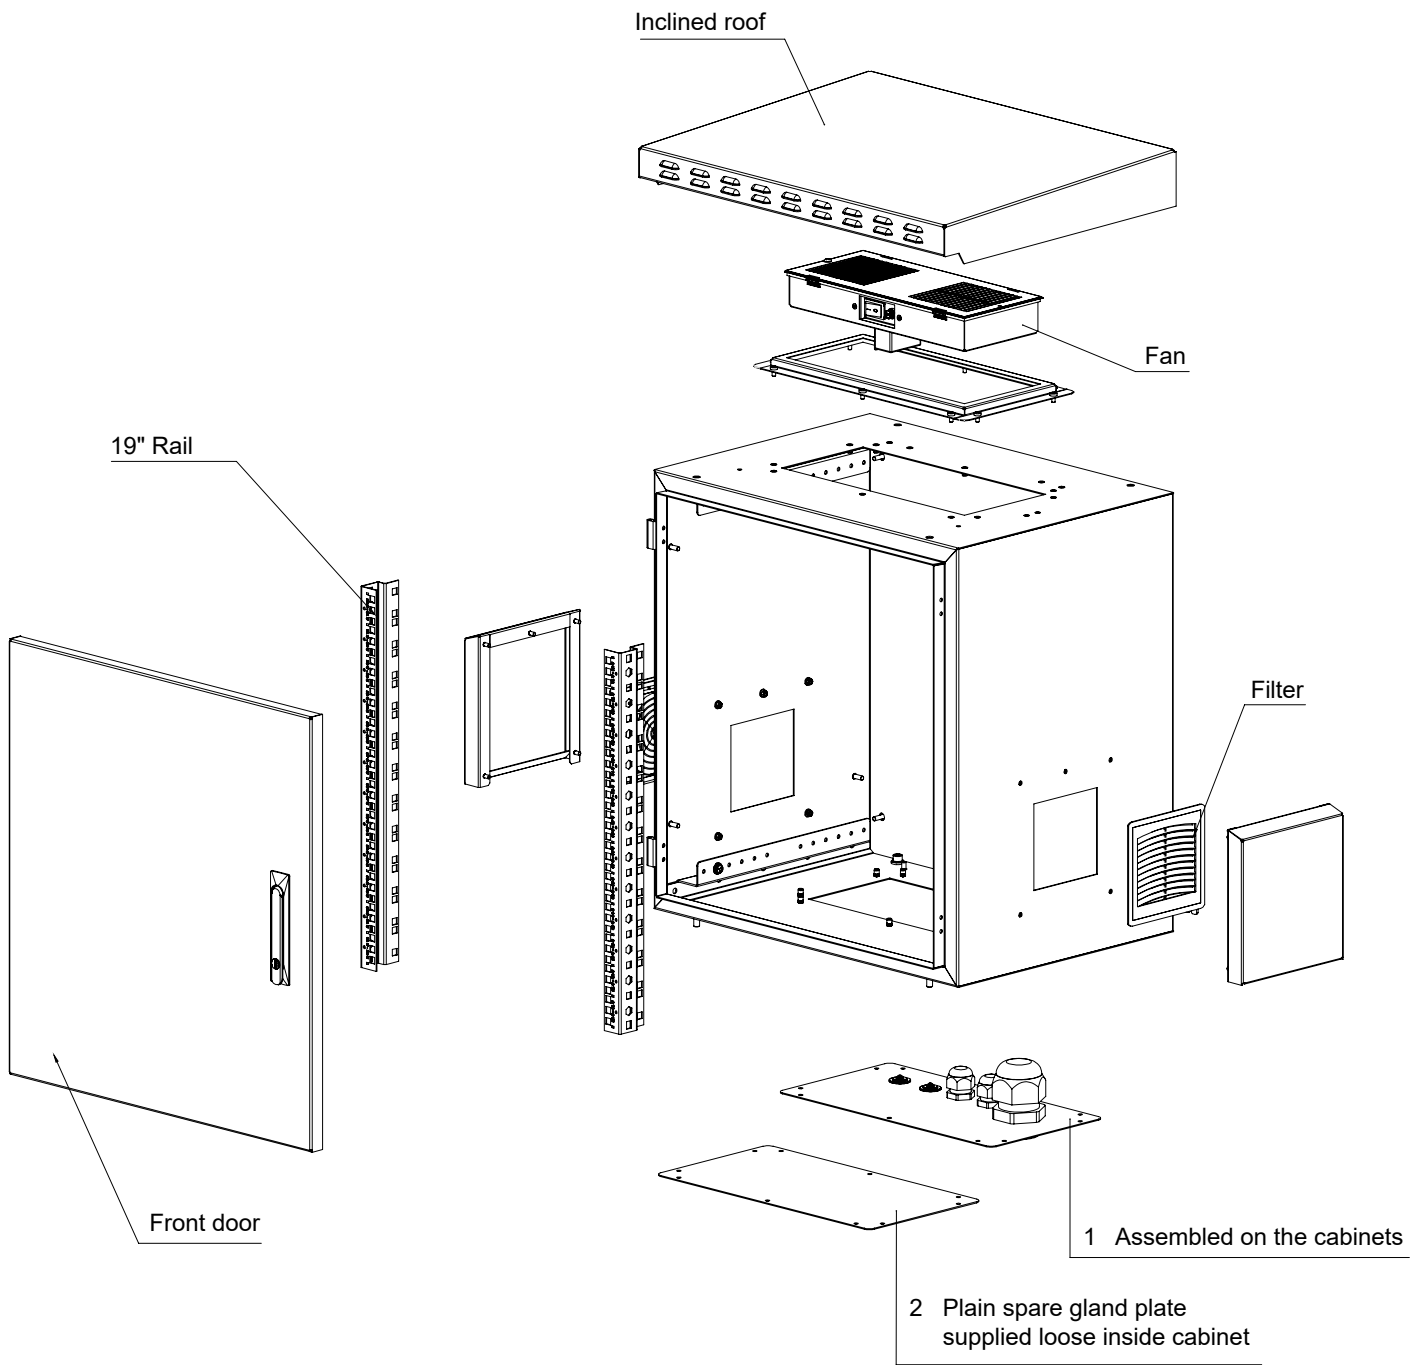

Top view

Bottom view

Inside view

Front view

Side view

Rear view

Top inside view

Front door opening angle

3 point locking system

	A		B	
	Min	Max	Min	Max
D=450	60 mm	185 mm	260 mm	385 mm
D=600	60 mm	335 mm	260 mm	535 mm

Exploded view