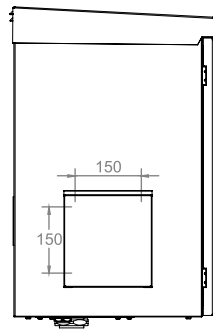

Top view

Bottom view

Inside view

Front view

Side view

Rear view

Top inside view

Front door opening angle

3 point locking system

	A		B	
	Min	Max	Min	Max
D=450	60 mm	185 mm	260 mm	385 mm
D=600	60 mm	335 mm	260 mm	535 mm

Exploded view