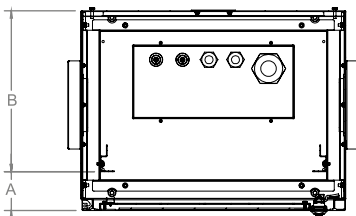

Top view

Bottom view

Inside view

Front view

Side view

Rear view

Top inside view

Front door opening angle

3 point locking system

	A		B	
	Min	Max	Min	Max
D=450	60 mm	185 mm	260 mm	385 mm
D=600	60 mm	335 mm	260 mm	535 mm

Exploded view