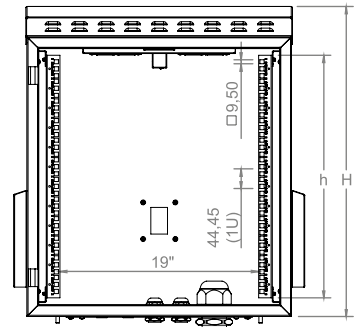

Top view

Bottom view

Inside view

Front view

Side view

Rear view

Top inside view

Front door opening angle

3 point locking system

	A		B	
	Min	Max	Min	Max
D=450	60 mm	185 mm	260 mm	385 mm
D=600	60 mm	335 mm	260 mm	535 mm

Exploded view