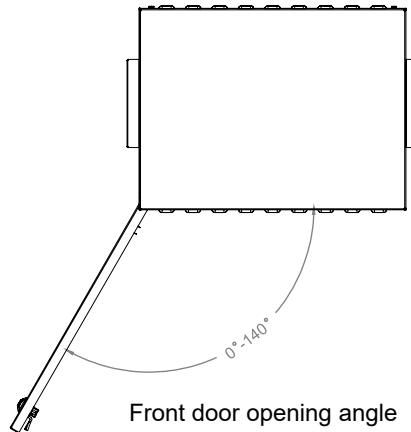

Top view

Bottom view

Inside view

Front view

Side view

Rear view

Top inside view

Front door opening angle

3 point locking system

	A		B	
	Min	Max	Min	Max
D=450	60 mm	185 mm	260 mm	385 mm
D=600	60 mm	335 mm	260 mm	535 mm

Exploded view