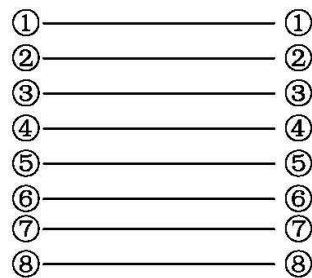

Connection Method

Technical requirement:

- 1、 The product should be followed with Cat 6 connection and technical standard;
- 2、 Unmarked tolerance dimension on the basis of SJ/T10628 - 1995 6 grade;
- 3、 The material should be ROHS & REACH approved.
- 4、 Packing: 1Pcs/PE bag +label