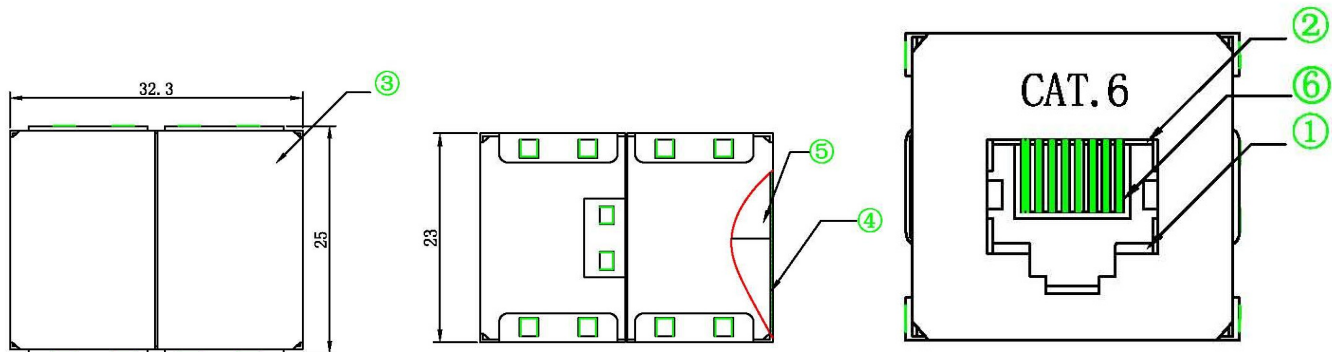

Datenblatt - Fiche technique - Data sheet

21.99.3002

VALUE RJ-45 Kupplung geschirmt, Kat. 6

VALUE Coupleur RJ-45 blindé, Cat. 6

VALUE RJ-45 Modular Coupler, Cat.6, shielded, silver

Item no. 21.99.3002

VALUE RJ-45 Coupler Cat. 6, STP, silver

Connection Method

Technical requirement:

- 1、 The product should be followed with Cat 6 connection and technical standard;
- 2、 Unmarked tolerance dimension on the basis of SJ/T10628 - 1995 6 grade;
- 3、 The material should be ROHS & REACH approved.
- 4、 Packing: 1Pcs/PE bag +label