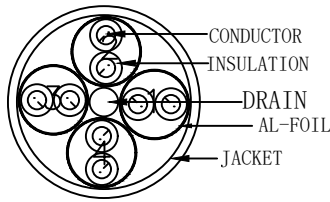

PIN OUT

CN1 (568B)		CN2 (568B)	
WHITE-ORANGE	1	1	WHITE-ORANGE
ORANGE	2	2	ORANGE
WHITE-GREEN	3	3	WHITE-GREEN
GREEN	6	6	GREEN
BLUE	4	4	BLUE
WHITE-BLUE	5	5	WHITE-BLUE
WHITE-BROWN	7	7	WHITE-BROWN
BROWN	8	8	BROWN
SHELL		DRAIN	SHELL

NOTE:

- ELECTRICAL TEST:100% OPEN SHORT, MISS WIRE TEST
- FLUKE Channel TEST:  
TEST LIMIT:ISO11801 Channel Class EA
- Working temperature:-20°C~+75°C  
Storage temperature:-20°C~+80°C
- RoHS AND REACH compliant
- Spray WORD:CAT6A U/FTP 4x2x32AWG/7 RECYCLED TPE ISO11801 & EN50173 & ANSI/TIA568. 2-D
- Minimum of the bending radius is 4\*OD (Suitable for all meters)

MATERIAL LIST:

NO.	PARTS NAME	SPECIFICATION DESCRIPTION	QT'Y	REMARK
③	OVER MOLD	RECYCLED PVC BLUE PANTONE 647C	2	
②	PLUG	RJ45 8P8C SHIELDED PLUG, PIN GOLD PLATED 3U", THE SHELL PLATED NICKEL, COLOUR:TRANSPARENT GREEN	2	
①	CABLE	CAT. 6A U/FTP CABLE (32AWG BC+RECYCLED INSULATION*1P+AL-FOIL)*4+DRAIN JACKET:RECYCLED TPE BLUE PANTONE 647C OD:3.8±0.2MM	1	
		NEW	2023-11-30	A
BY	CHK	REVISION RECORD MODIFICATIONS	DATE	REV.

ITEM NO.	DESC.	LENGTH (mm)	The proportion of RECYCLED certification materials
21.45.3347	ROLINE RECYCLED U/FTP PatchCord Cat6A/C1.EA, SLIM, blue, 5m	5000±100	61.60%
21.45.3346	ROLINE RECYCLED U/FTP PatchCord Cat6A/C1.EA, SLIM, blue, 3m	3000±50	60.70%
21.45.3345	ROLINE RECYCLED U/FTP PatchCord Cat6A/C1.EA, SLIM, blue, 2m	2000±30	59.70%
21.45.3344	ROLINE RECYCLED U/FTP PatchCord Cat6A/C1.EA, SLIM, blue, 1.5m	1500±30	58.80%
21.45.3343	ROLINE RECYCLED U/FTP PatchCord Cat6A/C1.EA, SLIM, blue, 1m	1000±20	57.40%
21.45.3342	ROLINE RECYCLED U/FTP PatchCord Cat6A/C1.EA, SLIM, blue, 0.5m	500±20	54.70%
21.45.3341	ROLINE RECYCLED U/FTP PatchCord Cat6A/C1.EA, SLIM, blue, 0.3m	300±10	52.80%
21.45.3340	ROLINE RECYCLED U/FTP PatchCord Cat6A/C1.EA, SLIM, blue, 0.15m	150±10	50.70%