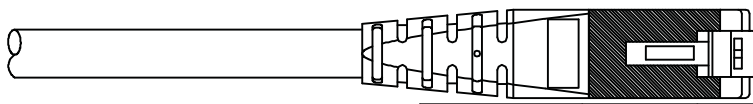

1

2

3

4

5

6

Total length (optional)

roline S/FTP PATCH CABLE 26AWG 4PR ISO/IEC 11801 & EN50288 CAT.6 XXXXXXXX-X

- (1) Jacket Color : Red(RAL3031)
- (2) Wiring:T568B

item no.	length	tolerance
21.15.1311	0.3M	+20 -0
21.15.1321	0.5M	+20 -0
21.15.1331	1M	+20 -0
21.15.0824	1.5M	+20 -0
21.15.1341	2M	+20 -10
21.15.1351	3M	+20 -10
21.15.1361	5M	+30 -20
21.15.1371	7M	+30 -20
21.15.1381	10M	+30 -20
21.15.1391	15M	+30 -20
21.15.1401	20M	+70 -30

Specification :

Material :

- RJ45 Plug :
 - Housing : Polycarbonate,Transparent color.
 - Contact material : Phosphor Bronze with 50-60 micro-inch Nickel plated.
 - Contact finished : Min. 50 micro-inch Gold plated on surface contact area.
 - Shield : Bronze with Nickel plated.
- Molding : PVC.
- Cable :
 - Jacket : PVC.
 - Conductor : 26 AWG stranded copper.
 - Isolation : PE.
 - Shield : Aluminum Foil Shielded for Each Pair, Tin Copper Braid.
- Cable structure : S/FTP, 4 twisted pair.
- Minimum Bending Radius: 50mm