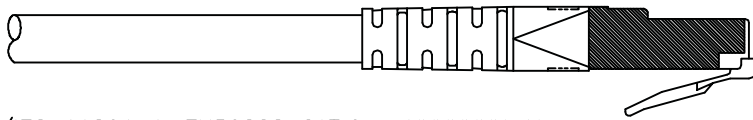

1

2

3

4

5

6

Total length (optional)

roline S/FTP PATCH CABLE 26AWG 4PR ISO/IEC 11801 & EN50288 CAT.6 XXXXXXXX-X

- (1) Jacket Color : Red(RAL3031)
- (2) Wiring:T568B

item no.	length	tolerance
21.15.1311	0.3M	+20 -0
21.15.1321	0.5M	+20 -0
21.15.1331	1M	+20 -0
21.15.0824	1.5M	+20 -0
21.15.1341	2M	+20 -10
21.15.1351	3M	+20 -10
21.15.1361	5M	+30 -20
21.15.1371	7M	+30 -20
21.15.1381	10M	+30 -20
21.15.1391	15M	+30 -20
21.15.1401	20M	+70 -30

Specification :

Material :

- RJ45 Plug :
 - Housing : Polycarbonate,Transparent color.
 - Contact material : Phosphor Bronze with 50-60 micro-inch Nickel plated.
 - Contact finished : Min. 50 micro-inch Gold plated on surface contact area.
 - Shield : Bronze with Nickel plated.
- Molding : PVC.
- Cable :
 - Jacket : PVC.
 - Conductor : 26 AWG stranded copper.
 - Isolation : PE.
 - Shield : Aluminum Foil Shielded for Each Pair, Tin Copper Braid.
- Cable structure : S/FTP, 4 twisted pair.
- Minimum Bending Radius: 50mm