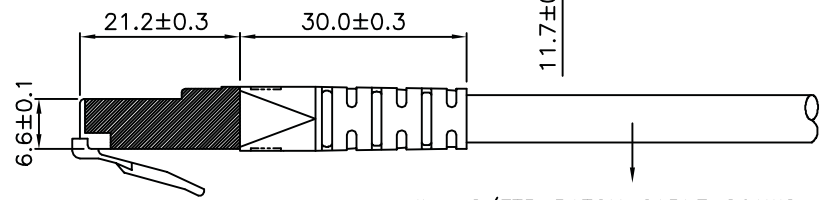

1

2

3

4

5

6

Total length (optional)

roline S/FTP PATCH CABLE 26AWG 4PR ISO/IEC 11801 & EN50288 CAT.6 XXXXXXXX-X

- (1) Jacket Color : Red(RAL3031)
- (2) Wiring:T568B

item no.	length	tolerance
21.15.1311	0.3M	+20 -0
21.15.1321	0.5M	+20 -0
21.15.1331	1M	+20 -0
21.15.0824	1.5M	+20 -0
21.15.1341	2M	+20 -10
21.15.1351	3M	+20 -10
21.15.1361	5M	+30 -20
21.15.1371	7M	+30 -20
21.15.1381	10M	+30 -20
21.15.1391	15M	+30 -20
21.15.1401	20M	+70 -30

Specification :

Material :

- RJ45 Plug :
 - Housing : Polycarbonate,Transparent color.
 - Contact material : Phosphor Bronze with 50-60 micro-inch Nickel plated.
 - Contact finished : Min. 50 micro-inch Gold plated on surface contact area.
 - Shield : Bronze with Nickel plated.
- Molding : PVC.
- Cable :
 - Jacket : PVC.
 - Conductor : 26 AWG stranded copper.
 - Isolation : PE.
 - Shield : Aluminum Foil Shielded for Each Pair, Tin Copper Braid.
- Cable structure : S/FTP, 4 twisted pair.
- Minimum Bending Radius: 50mm

item no	21.15.1311	21.15.1321	21.15.1331	21.15.0824	21.15.1341
	21.15.1351	21.15.1361	21.15.1371	21.15.1381	21.15.1391
Desc	ROLINE Cat 6 S/FTP Patch Cord,Red				

"#": Matching DIM.	DRAWING	23.JuL.2016	byz
"*": Important DIM.	CHECK	23.JuL.2016	Jane
Others General DIM.	APPROVAL	23.JuL.2016	Jaimy
GENERAL TOLERANCE OF DIMENSIONS		DATE	NAME
X.XXX ±0.005			
X.XX ±0.05			
X.X ±0.1			