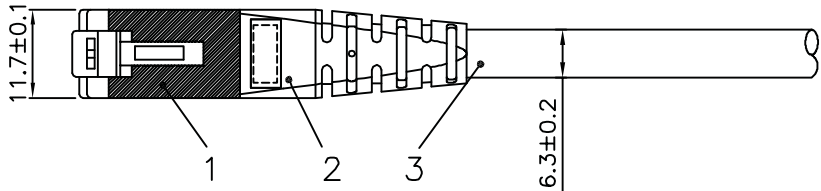

1

2

3

4

5

6

Total length (optional)

roline S/FTP PATCH CABLE 26AWG 4PR ISO/IEC 11801 & EN50288 CAT.6 XXXXXXXX-X

- (1) Jacket Color : Red(RAL3031)
- (2) Wiring:T568B

item no.	length	tolerance
21.15.1311	0.3M	+20 -0
21.15.1321	0.5M	+20 -0
21.15.1331	1M	+20 -0
21.15.0824	1.5M	+20 -0
21.15.1341	2M	+20 -10
21.15.1351	3M	+20 -10
21.15.1361	5M	+30 -20
21.15.1371	7M	+30 -20
21.15.1381	10M	+30 -20
21.15.1391	15M	+30 -20
21.15.1401	20M	+70 -30

Specification :

Material :

- RJ45 Plug :
 - Housing : Polycarbonate,Transparent color.
 - Contact material : Phosphor Bronze with 50-60 micro-inch Nickel plated.
 - Contact finished : Min. 50 micro-inch Gold plated on surface contact area.
 - Shield : Bronze with Nickel plated.
- Molding : PVC.
- Cable :
 - Jacket : PVC.
 - Conductor : 26 AWG stranded copper.
 - Isolation : PE.
 - Shield : Aluminum Foil Shielded for Each Pair, Tin Copper Braid.
- Cable structure : S/FTP, 4 twisted pair.
- Minimum Bending Radius: 50mm