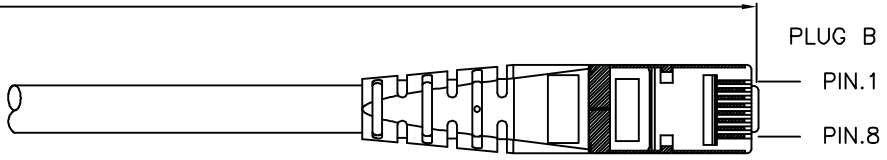

1

2

3

4

5

6

Total length (optional)

roline S/FTP PATCH CABLE 26AWG 4PR ISO/IEC 11801 & EN50288 CAT.6 XXXXXXXX-X

- (1) Jacket Color : Red(RAL3031)
- (2) Wiring:T568B

item no.	length	tolerance
21.15.1311	0.3M	+20 -0
21.15.1321	0.5M	+20 -0
21.15.1331	1M	+20 -0
21.15.0824	1.5M	+20 -0
21.15.1341	2M	+20 -10
21.15.1351	3M	+20 -10
21.15.1361	5M	+30 -20
21.15.1371	7M	+30 -20
21.15.1381	10M	+30 -20
21.15.1391	15M	+30 -20
21.15.1401	20M	+70 -30

Specification :

Material :

- RJ45 Plug :
 - Housing : Polycarbonate,Transparent color.
 - Contact material : Phosphor Bronze with 50-60 micro-inch Nickel plated.
 - Contact finished : Min. 50 micro-inch Gold plated on surface contact area.
 - Shield : Bronze with Nickel plated.
- Molding : PVC.
- Cable :
 - Jacket : PVC.
 - Conductor : 26 AWG stranded copper.
 - Isolation : PE.
 - Shield : Aluminum Foil Shielded for Each Pair, Tin Copper Braid.
- Cable structure : S/FTP, 4 twisted pair.
- Minimum Bending Radius: 50mm