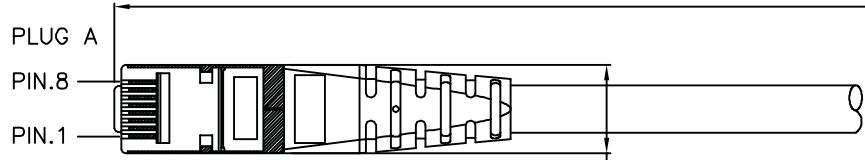

1

2

3

4

5

6

Total length (optional)

roline S/FTP PATCH CABLE 26AWG 4PR ISO/IEC 11801 & EN50288 CAT.6 XXXXXXXX-X

- (1) Jacket Color : Red(RAL3031)
- (2) Wiring:T568B

item no.	length	tolerance
21.15.1311	0.3M	+20 -0
21.15.1321	0.5M	+20 -0
21.15.1331	1M	+20 -0
21.15.0824	1.5M	+20 -0
21.15.1341	2M	+20 -10
21.15.1351	3M	+20 -10
21.15.1361	5M	+30 -20
21.15.1371	7M	+30 -20
21.15.1381	10M	+30 -20
21.15.1391	15M	+30 -20
21.15.1401	20M	+70 -30

Specification :

Material :

- RJ45 Plug :
 - Housing : Polycarbonate,Transparent color.
 - Contact material : Phosphor Bronze with 50-60 micro-inch Nickel plated.
 - Contact finished : Min. 50 micro-inch Gold plated on surface contact area.
 - Shield : Bronze with Nickel plated.
- Molding : PVC.
- Cable :
 - Jacket : PVC.
 - Conductor : 26 AWG stranded copper.
 - Isolation : PE.
 - Shield : Aluminum Foil Shielded for Each Pair, Tin Copper Braid.
- Cable structure : S/FTP, 4 twisted pair.
- Minimum Bending Radius: 50mm