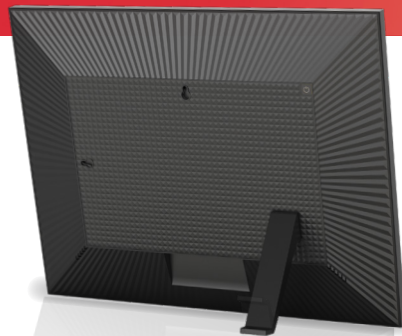

Digital Photo Frame Wi-Fi

Realiview APF1700 Wi-Fi

- 17" Touchscreen
- Wi-Fi: Wireless Photo/Video sharing with the Frameo Application
- 32GB built-in memory
- Photo and Video Display
- 1280 x 960 resolution
- Memory card slot
- Weather and clock functions

Realiview APF1700 Wi-Fi

- 17" Touchscreen
- Wi-Fi: Wireless Photo/Video sharing with the Frameo Application
- 32GB built-in memory
- Photo and Video Display
- 1280 x 960 resolution
- Memory card slot
- Weather and clock functions

| | |
|---------------------------|----------------------|
| Screen | Type LCD touchscreen |
| Display size | 17" |
| Resolution | 1280 x 960 |
| Mobile application | Frameo |
| Built-in Memory | 1GB RAM, 32GB Flash |
| Speaker | Built-in |
| Motion Sensor | Yes |
| Power Source | AC adapter |

| | |
|---------------------------|---|
| Photo format | jpg, jpeg, png, webp |
| Video format | MP4, 3GP |
| Ports | USB Type C, USB 2.0, DC, Micro SD |
| Product Dimensions | 41,2 x 32,6 x 3,5 cm |
| Weight | 2970 g |
| Packaging size | 45,4 x 6,9 x 41 cm |
| Color | Black |
| Included | 1 x Digital Photo Frame, 1 x Stand, 1 x AC Adapter, 1 x User Manual |