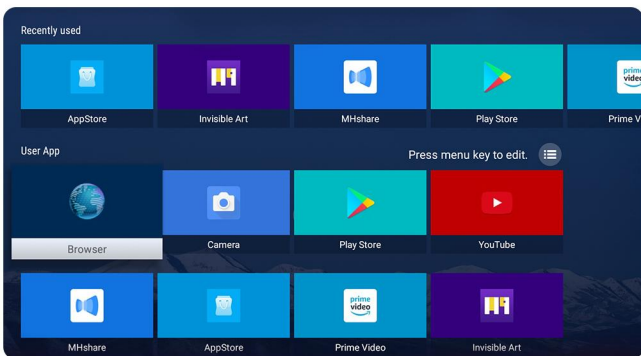

## New Upgrades for New Viewing Experience

-  Native 1080P & 4K Supported
-  Advanced Wi-Fi 6 Technology
-  Auto Focus & Auto Keystone
-  Screen Mirroring & Miracast
-  800 ANSI Lumens
-  Smart System, Built-in Apps

Native 1080P & 4K Supported

Stunning Image of 800 ANSI Lumens

Smart System, Built-in Apps

Auto Focus & Auto Keystone