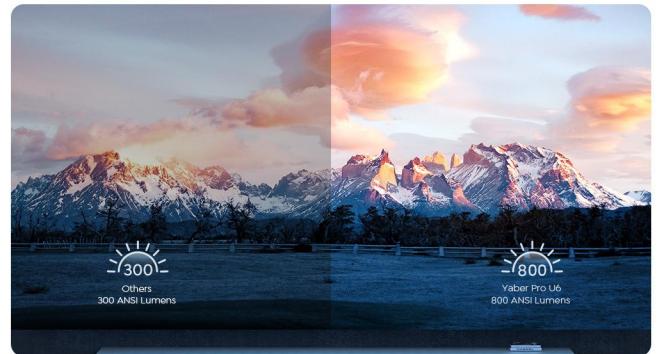

## New Upgrades for New Viewing Experience

-  Native 1080P & 4K Supported
-  Advanced Wi-Fi 6 Technology
-  Auto Focus & Auto Keystone
-  Screen Mirroring & Miracast
-  800 ANSI Lumens
-  Smart System, Built-in Apps

Native 1080P & 4K Supported

Stunning Image of 800 ANSI Lumens

Smart System, Built-in Apps

Auto Focus & Auto Keystone

## Specifications

Product	Pro U6	Speaker	5W x 1
Display Type	LCD	Bluetooth	BT 5.0
Resolution	1080P	Wi-Fi	Wi-Fi 6
Brightness	800 ANSI Lumens	System	Smart System
Projection Size	40"-150"	Ports	USB 2.0 x 2, HDMI 1.4 x 2, AV x 1, Audio out x 1
Throw Ratio	1.54 : 1	Product Dimension	260 x 230 x 110mm
Focus	Auto	Net Weight	2.22kg / 4.9lbs
Keystone	Auto		