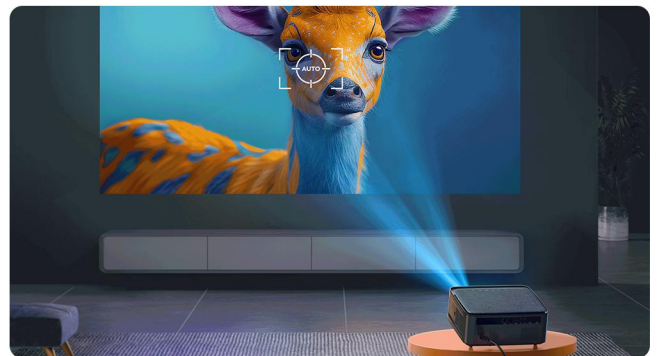

## New Upgrades for New Viewing Experience

-  Native 1080P & 4K Supported
-  Advanced Wi-Fi 6 Technology
-  Auto Focus & Auto Keystone
-  Screen Mirroring & Miracast
-  800 ANSI Lumens
-  Smart System, Built-in Apps

Native 1080P & 4K Supported

Stunning Image of 800 ANSI Lumens

Smart System, Built-in Apps

Auto Focus & Auto Keystone

## Specifications

Product	Pro U6	Speaker	5W x 1
Display Type	LCD	Bluetooth	BT 5.0
Resolution	1080P	Wi-Fi	Wi-Fi 6
Brightness	800 ANSI Lumens	System	Smart System
Projection Size	40"-150"	Ports	USB 2.0 x 2, HDMI 1.4 x 2, AV x 1, Audio out x 1
Throw Ratio	1.54 : 1	Product Dimension	260 x 230 x 110mm
Focus	Auto	Net Weight	2.22kg / 4.9lbs
Keystone	Auto		