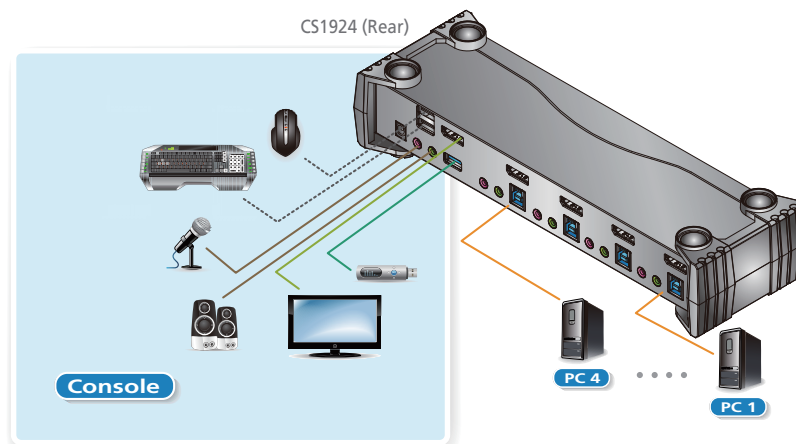

Note:

1. Mouse port switching is only supported under mouse emulation mode with a USB 3-button mouse wheel.
2. HD audio through DisplayPort cannot be switched independently.
3. MST requires two monitors capable of DisplayPort 1.2 daisy-chaining, or use of a powered DisplayPort MST Hub. The PC source must be DisplayPort 1.2 compliant. A DisplayPort v1.1a display can be the last display in a DisplayPort v1.2 chain.
4. Dual-Mode DisplayPort technology (DP++) does not require an active adapter for most single display setups. Active DisplayPort adapters are recommended if you are unsure of the video source's DP++ compatibility.
5. PC keyboard combinations emulate Mac keyboards. Mac keyboards only work with their own operating system.

— DisplayPort
— USB 3.0
- - - USB
— Audio