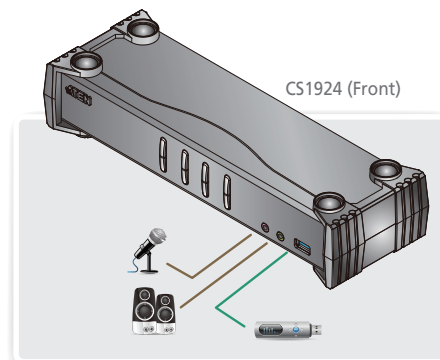

Features

- 2/4-port DisplayPort KVMP™ Switch with USB 3.1 Gen1 hub and 2.1 surround sound audio
- One USB console controls 2/4 computers and 2 USB peripherals
- Computer selection via front panel pushbuttons, hotkeys and mouse*
- Independent switching of KVM, USB, and Audio focus
- Superior video quality – 4K UHD (3840 x 2160 @ 60 Hz) and 4K DCI (4096 x 2160 @ 60 Hz)
- 2-port USB 3.1 Gen 1 hub with SuperSpeed 5 Gbps data transfer rates
- DisplayPort 1.2 compliant, HDCP compliant
- Supports HD audio through DisplayPort**
- Full bass response for high-quality 2.1 channel surround sound systems
- Power On Detection – if a computer is powered off, the CS1922 / CS1924 automatically switches to the next powered-on computer
- Multi-Stream Transport (MST) allows multiple monitors through a single DisplayPort connector***
- Dual-Mode DisplayPort technology (DP++) supports HDMI and DVI signals via an externally powered DisplayPort-to-HDMI/DVI DP++ adapter
- Hot pluggable – add or remove computers without powering down the switch
- Keyboard emulation/bypass feature supports most gaming keyboard
- Mouse emulation/bypass feature supports most mouse drivers and multifunction mice
- Multi-platform support – Windows, Mac and Linux
- Multilingual keyboard mapping supports English, Japanese, French and German keyboards
- Mac keyboard support and emulation****
- Auto Scan Mode for monitoring all computers
- Firmware upgradeable

Note: