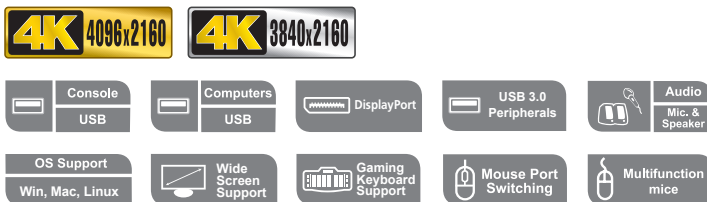

2/4-Port USB 3.0 4K DisplayPort KVM™ Switch

CS1922 / CS1924

- The ATEN CS1922 / CS1924 2/4-Port USB 3.0 4K DisplayPort KVM™ Switch provides the latest innovations in desktop KVM switching technology for the increasing demand of higher video quality and transfer speeds on modern computers. The ATEN CS1922 / CS1924 offers an unprecedented performance of delivering 4K resolution, the next generation USB 3.1 Gen 1 hub with SuperSpeed 5 Gbps data transfer rates and enhanced user-friendly operations.

Features

- 2/4-port DisplayPort KVMP™ Switch with USB 3.1 Gen1 hub and 2.1 surround sound audio
- One USB console controls 2/4 computers and 2 USB peripherals
- Computer selection via front panel pushbuttons, hotkeys and mouse*
- Independent switching of KVM, USB, and Audio focus
- Superior video quality – 4K UHD (3840 x 2160 @ 60 Hz) and 4K DCI (4096 x 2160 @ 60 Hz)
- 2-port USB 3.1 Gen 1 hub with SuperSpeed 5 Gbps data transfer rates
- DisplayPort 1.2 compliant, HDCP compliant
- Supports HD audio through DisplayPort**
- Full bass response for high-quality 2.1 channel surround sound systems
- Power On Detection – if a computer is powered off, the CS1922 / CS1924 automatically switches to the next powered-on computer
- Multi-Stream Transport (MST) allows multiple monitors through a single DisplayPort connector***
- Dual-Mode DisplayPort technology (DP++) supports HDMI and DVI signals via an externally powered DisplayPort-to-HDMI/DVI DP++ adapter
- Hot pluggable – add or remove computers without powering down the switch
- Keyboard emulation/bypass feature supports most gaming keyboard
- Mouse emulation/bypass feature supports most mouse drivers and multifunction mice
- Multi-platform support – Windows, Mac and Linux
- Multilingual keyboard mapping supports English, Japanese, French and German keyboards
- Mac keyboard support and emulation****
- Auto Scan Mode for monitoring all computers
- Firmware upgradeable