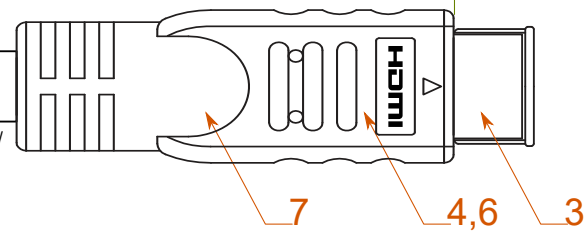

HDMI Plug

$L \pm T$ mm

Cable Printing: 4Kx2K(2160P) Ultra-High Definition 3D Cable High Speed HDMI™ / Cable with Ethernet E119932-T AWM 20276 80°C 30V VW-1 COPARTNER

HDMI Plug with IC

Feature:
Resolution: 4K @ 60Hz

Specification:

- 1. Cable UL20276, [2C(24AWG)+Foamed PP Film+Foamed PP Film+ADAM]*4 + [1P(26AWG)+DAM+Foamed PP Film] + 3C(30AWG) + 1C(28AWG) + ADB, OD: 9.3mm, Jacket: Black PVC
- 2. Conn. HDMI Plug, Conductor: Gold Plated, Shell: Plated
- 3. Conn. HDMI Plug with PCB & IC, Conductor: Gold Plated, Shell: Gold Plated
- 4. Hood For HDMI Plug and Chipset HT8181
- 5. Hood For HDMI Plug
- 6. Inner Molding LDPE
- 7. Outer Molding Black PVC: 60P

P/N	Length
14.01.3452	15000±150 mm
14.01.3455	20000±200 mm

Product Name	ROLINE UltraHD HDMI Active Cable, M/M, Black
Product No.	14.01.3452 / 14.01.3455

Approve	Check	Draw	Design	Rev.	Date	Contents of Change	Design
Allen	Allen	Kuan	Kuan	1			
				2			
				3			