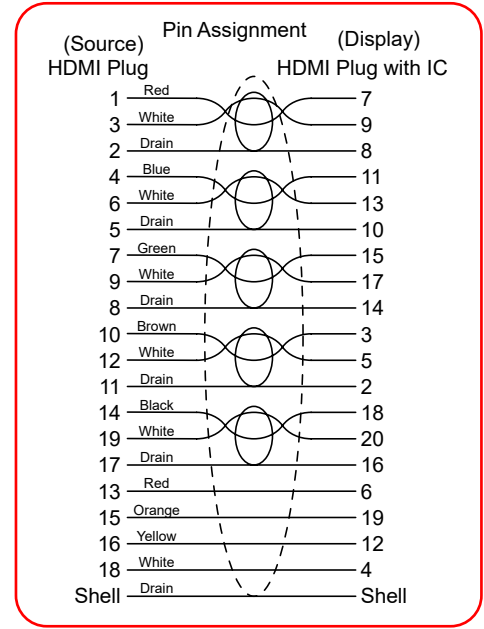

HDMI Plug

$L \pm T$ mm

Cable Printing: 4Kx2K(2160P) Ultra-High Definition 3D Cable High Speed HDMI™ / Cable with Ethernet E119932-T AWM 20276 80°C 30V VW-1 COPARTNER

HDMI Plug with IC

Feature:
Resolution: 4K @ 60Hz

Specification:

- 1. Cable UL20276, [2C(24AWG)+Foamed PP Film+Foamed PP Film+ADAM]*4 + [1P(26AWG)+DAM+Foamed PP Film] + 3C(30AWG) + 1C(28AWG) + ADB, OD: 9.3mm, Jacket: Black PVC
- 2. Conn. HDMI Plug, Conductor: Gold Plated, Shell: Plated
- 3. Conn. HDMI Plug with PCB & IC, Conductor: Gold Plated, Shell: Gold Plated
- 4. Hood For HDMI Plug and Chipset HT8181
- 5. Hood For HDMI Plug
- 6. Inner Molding LDPE
- 7. Outer Molding Black PVC: 60P

P/N	Length
14.01.3452	15000±150 mm
14.01.3455	20000±200 mm

Product Name	ROLINE UltraHD HDMI Active Cable, M/M, Black
Product No.	14.01.3452 / 14.01.3455

Approve	Check	Draw	Design	Rev.	Date	Contents of Change	Design
Allen	Allen	Kuan	Kuan	1			
				2			
				3			

Issue Date : 2022/11/29

Scale 1:1

Unit : mm