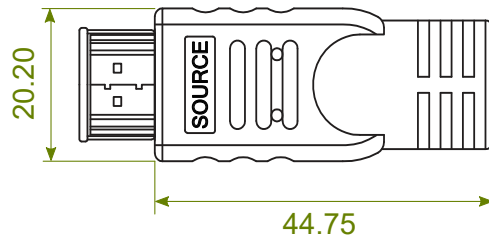

HDMI Plug

$L \pm T$ mm

Cable Printing: 4Kx2K(2160P) Ultra-High Definition 3D Cable High Speed HDMI™ / Cable with Ethernet E119932-T AWM 20276 80°C 30V VW-1 COPARTNER

HDMI Plug with IC

Feature:
Resolution: 4K @ 60Hz

Specification:

- 1. Cable UL20276, [2C(24AWG)+Foamed PP Film+Foamed PP Film+ADAM]*4 + [1P(26AWG)+DAM+Foamed PP Film] + 3C(30AWG) + 1C(28AWG) + ADB, OD: 9.3mm, Jacket: Black PVC
- 2. Conn. HDMI Plug, Conductor: Gold Plated, Shell: Plated
- 3. Conn. HDMI Plug with PCB & IC, Conductor: Gold Plated, Shell: Gold Plated
- 4. Hood For HDMI Plug and Chipset HT8181
- 5. Hood For HDMI Plug
- 6. Inner Molding LDPE
- 7. Outer Molding Black PVC: 60P

P/N	Length
14.01.3452	15000±150 mm
14.01.3455	20000±200 mm

Product Name	ROLINE UltraHD HDMI Active Cable, M/M, Black
Product No.	14.01.3452 / 14.01.3455

Approve	Check	Draw	Design	Rev.	Date	Contents of Change	Design
Allen	Allen	Kuan	Kuan	1			
				2			
				3			