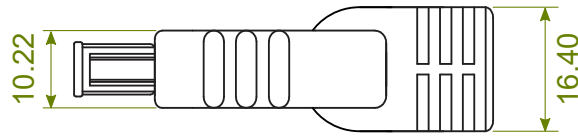

HDMI Plug

$L \pm T$ mm

Cable Printing: 4Kx2K(2160P) Ultra-High Definition 3D Cable High Speed HDMI™ / Cable with Ethernet E119932-T AWM 20276 80°C 30V VW-1 COPARTNER

HDMI Plug with IC

Feature:
Resolution: 4K @ 60Hz

Specification:

- 1. Cable UL20276, [2C(24AWG)+Foamed PP Film+Foamed PP Film+ADAM]*4 + [1P(26AWG)+DAM+Foamed PP Film] + 3C(30AWG) + 1C(28AWG) + ADB, OD: 9.3mm, Jacket: Black PVC
- 2. Conn. HDMI Plug, Conductor: Gold Plated, Shell: Plated
- 3. Conn. HDMI Plug with PCB & IC, Conductor: Gold Plated, Shell: Gold Plated
- 4. Hood For HDMI Plug and Chipset HT8181
- 5. Hood For HDMI Plug
- 6. Inner Molding LDPE
- 7. Outer Molding Black PVC: 60P