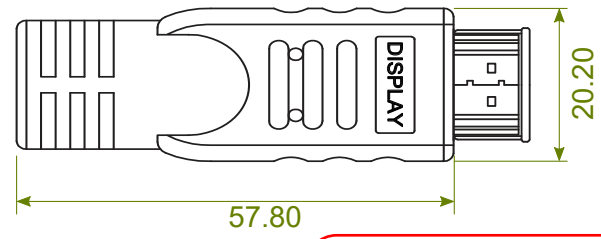

HDMI Plug

$L \pm T$ mm

Cable Printing: 4Kx2K(2160P) Ultra-High Definition 3D Cable High Speed HDMI™ / Cable with Ethernet E119932-T AWM 20276 80°C 30V VW-1 COPARTNER

HDMI Plug with IC

Feature:
Resolution: 4K @ 60Hz

Specification:

- 1. Cable UL20276, [2C(24AWG)+Foamed PP Film+Foamed PP Film+ADAM]*4 + [1P(26AWG)+DAM+Foamed PP Film] + 3C(30AWG) + 1C(28AWG) + ADB, OD: 9.3mm, Jacket: Black PVC
- 2. Conn. HDMI Plug, Conductor: Gold Plated, Shell: Plated
- 3. Conn. HDMI Plug with PCB & IC, Conductor: Gold Plated, Shell: Gold Plated
- 4. Hood For HDMI Plug and Chipset HT8181
- 5. Hood For HDMI Plug
- 6. Inner Molding LDPE
- 7. Outer Molding Black PVC: 60P

P/N	Length
14.01.3452	15000±150 mm
14.01.3455	20000±200 mm

Product Name	ROLINE UltraHD HDMI Active Cable, M/M, Black
Product No.	14.01.3452 / 14.01.3455

Approve	Check	Draw	Design	Rev.	Date	Contents of Change	Design
Allen	Allen	Kuan	Kuan	1			
				2			
				3			