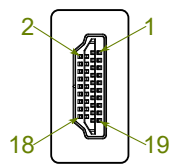

HDMI Plug

$L \pm T$ mm

Cable Printing: 4Kx2K(2160P) Ultra-High Definition 3D Cable High Speed HDMI™ / Cable with Ethernet E119932-T AWM 20276 80°C 30V VW-1 COPARTNER

HDMI Plug with IC

Feature:
Resolution: 4K @ 60Hz

Specification:

- 1. Cable UL20276, [2C(24AWG)+Foamed PP Film+Foamed PP Film+ADAM]*4 + [1P(26AWG)+DAM+Foamed PP Film] + 3C(30AWG) + 1C(28AWG) + ADB, OD: 9.3mm, Jacket: Black PVC
- 2. Conn. HDMI Plug, Conductor: Gold Plated, Shell: Plated
- 3. Conn. HDMI Plug with PCB & IC, Conductor: Gold Plated, Shell: Gold Plated
- 4. Hood For HDMI Plug and Chipset HT8181
- 5. Hood For HDMI Plug
- 6. Inner Molding LDPE
- 7. Outer Molding Black PVC: 60P

P/N	Length
14.01.3452	15000±150 mm
14.01.3455	20000±200 mm

Product Name	ROLINE UltraHD HDMI Active Cable, M/M, Black
Product No.	14.01.3452 / 14.01.3455

Approve	Check	Draw	Design	Rev.	Date	Contents of Change	Design
Allen	Allen	Kuan	Kuan	1			
				2			
				3			