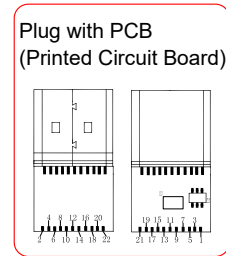

HDMI Plug

$L \pm T$ mm

Cable Printing: 4Kx2K(2160P) Ultra-High Definition 3D Cable High Speed HDMI™ / Cable with Ethernet E119932-T AWM 20276 80°C 30V VW-1 COPARTNER

HDMI Plug with IC

Feature:
Resolution: 4K @ 60Hz

Specification:

- 1. Cable UL20276, [2C(24AWG)+Foamed PP Film+Foamed PP Film+ADAM]*4 + [1P(26AWG)+DAM+Foamed PP Film] + 3C(30AWG) + 1C(28AWG) + ADB, OD: 9.3mm, Jacket: Black PVC
- 2. Conn. HDMI Plug, Conductor: Gold Plated, Shell: Plated
- 3. Conn. HDMI Plug with PCB & IC, Conductor: Gold Plated, Shell: Gold Plated
- 4. Hood For HDMI Plug and Chipset HT8181
- 5. Hood For HDMI Plug
- 6. Inner Molding LDPE
- 7. Outer Molding Black PVC: 60P

P/N	Length
14.01.3452	15000±150 mm
14.01.3455	20000±200 mm

Product Name	ROLINE UltraHD HDMI Active Cable, M/M, Black
Product No.	14.01.3452 / 14.01.3455

Approve	Check	Draw	Design	Rev.	Date	Contents of Change	Design
Allen	Allen	Kuan	Kuan	1			
				2			
				3			