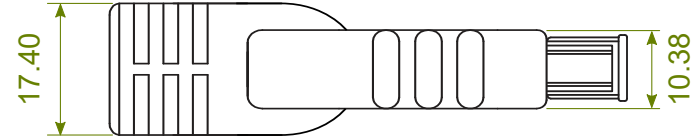

HDMI Plug

$L \pm T$ mm

Cable Printing: 4Kx2K(2160P) Ultra-High Definition 3D Cable High Speed HDMI™ / Cable with Ethernet E119932-T AWM 20276 80°C 30V VW-1 COPARTNER

HDMI Plug with IC

Feature:
Resolution: 4K @ 60Hz

Specification:

- 1. Cable UL20276, [2C(24AWG)+Foamed PP Film+Foamed PP Film+ADAM]*4 + [1P(26AWG)+DAM+Foamed PP Film] + 3C(30AWG) + 1C(28AWG) + ADB, OD: 9.3mm, Jacket: Black PVC
- 2. Conn. HDMI Plug, Conductor: Gold Plated, Shell: Plated
- 3. Conn. HDMI Plug with PCB & IC, Conductor: Gold Plated, Shell: Gold Plated
- 4. Hood For HDMI Plug and Chipset HT8181
- 5. Hood For HDMI Plug
- 6. Inner Molding LDPE
- 7. Outer Molding Black PVC: 60P