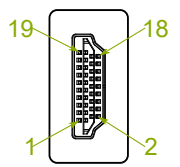

HDMI Plug

$L \pm T$ mm

Cable Printing: 4Kx2K(2160P) Ultra-High Definition 3D Cable High Speed HDMI™ / Cable with Ethernet E119932-T AWM 20276 80°C 30V VW-1 COPARTNER

HDMI Plug with IC

Feature:
Resolution: 4K @ 60Hz

Specification:

- 1. Cable UL20276, [2C(24AWG)+Foamed PP Film+Foamed PP Film+ADAM]*4 + [1P(26AWG)+DAM+Foamed PP Film] + 3C(30AWG) + 1C(28AWG) + ADB, OD: 9.3mm, Jacket: Black PVC
- 2. Conn. HDMI Plug, Conductor: Gold Plated, Shell: Plated
- 3. Conn. HDMI Plug with PCB & IC, Conductor: Gold Plated, Shell: Gold Plated
- 4. Hood For HDMI Plug and Chipset HT8181
- 5. Hood For HDMI Plug
- 6. Inner Molding LDPE
- 7. Outer Molding Black PVC: 60P