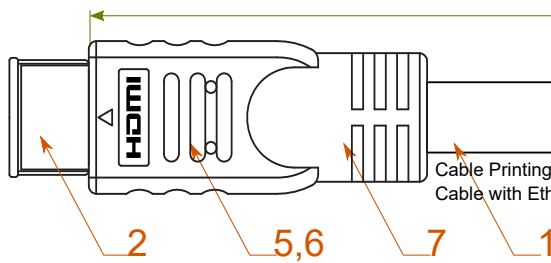

HDMI Plug

$L \pm T$ mm

Cable Printing: 4Kx2K(2160P) Ultra-High Definition 3D Cable High Speed HDMI™ / Cable with Ethernet E119932-T AWM 20276 80°C 30V VW-1 COPARTNER

HDMI Plug with IC

Feature:
Resolution: 4K @ 60Hz

Specification:

- 1. Cable UL20276, [2C(24AWG)+Foamed PP Film+Foamed PP Film+ADAM]*4 + [1P(26AWG)+DAM+Foamed PP Film] + 3C(30AWG) + 1C(28AWG) + ADB, OD: 9.3mm, Jacket: Black PVC
- 2. Conn. HDMI Plug, Conductor: Gold Plated, Shell: Plated
- 3. Conn. HDMI Plug with PCB & IC, Conductor: Gold Plated, Shell: Gold Plated
- 4. Hood For HDMI Plug and Chipset HT8181
- 5. Hood For HDMI Plug
- 6. Inner Molding LDPE
- 7. Outer Molding Black PVC: 60P

P/N	Length
14.01.3452	15000±150 mm
14.01.3455	20000±200 mm

Product Name	ROLINE UltraHD HDMI Active Cable, M/M, Black
Product No.	14.01.3452 / 14.01.3455

Approve	Check	Draw	Design	Rev.	Date	Contents of Change	Design
Allen	Allen	Kuan	Kuan	1			
				2			
				3			