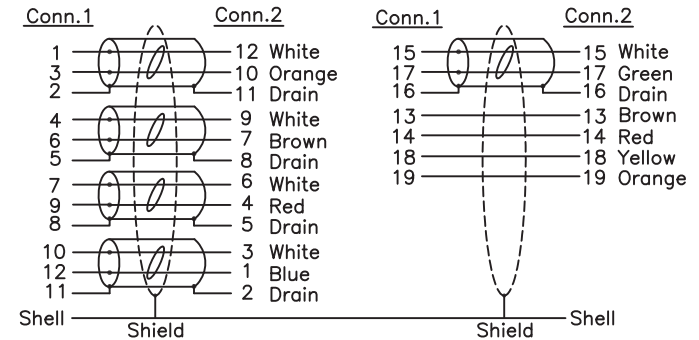

Datenblatt - Fiche technique - Data sheet

11.04.5813

ROLINE DisplayPort Kabel, 4K, DP ST - ST, 5,0 m

ROLINE Câble DisplayPort DP M - DP M, 5,0 m

ROLINE DisplayPort Cable, DP-DP, M/M, 5.0 m

Electrical Test:

- 100% Test(Open, Short, Miss Wire)
- Contact Resistance: 2 ohm Max
- Insulation Resistance : 10M ohm Min
- Hi-Pot: 100V DC/10ms

DESCRIPTION :

- DisplayPort UL20276 [(26AWG*1 PR+D+AL/MY)*5+26AW*4C+AL/MY+BD, OD: 8.3 MM, Jacket Color: Black
- DisplayPort, Male, Pin: Gold Plated, Insulator: Black, Shell: Gold Plated
- DisplayPort, Shell: ABS, Color: Black
- DisplayPort, Shell: ABS, Color: Black
- Outer Molding: PVC 45P, Color: Black
- Inner Molding: PE

Pin Assignment

REV.	DATE	CONTENTS OF CHANGE	DESIGNER	TOL ±								APPROVAL	CHECK	DRAWING	DESIGN	DRAWING NAME	ROLINE DisplayPort Cable v1.3, DP-DP, M/M 5m, Black	
				RANGE	Pla	Met	Ins	Por	Cab	Pac	Gas						DIS	DATE
①				0~6	0.1	0.1	0.1	0.2	0.5	1	0.5	0.2	PHILIP	PHILIP	henry	2016-12-5	PART NO.	11.04.5813
②				6~30	0.1	0.1	.15	.25	1	1	0.5	.25						
③				30~80	0.1	.15	0.2	0.3	2	1.5	1	0.3						
④				80~180	.15	.15	.25	0.3	2	2	1	.45						
⑤				180~315	.15	0.2	0.3	0.4	2.5	2	1	0.6						
⑥				315~800	0.2	0.3	0.4	0.5	3	3	2	1.1	SCALE	1:1	UNIT	MM		