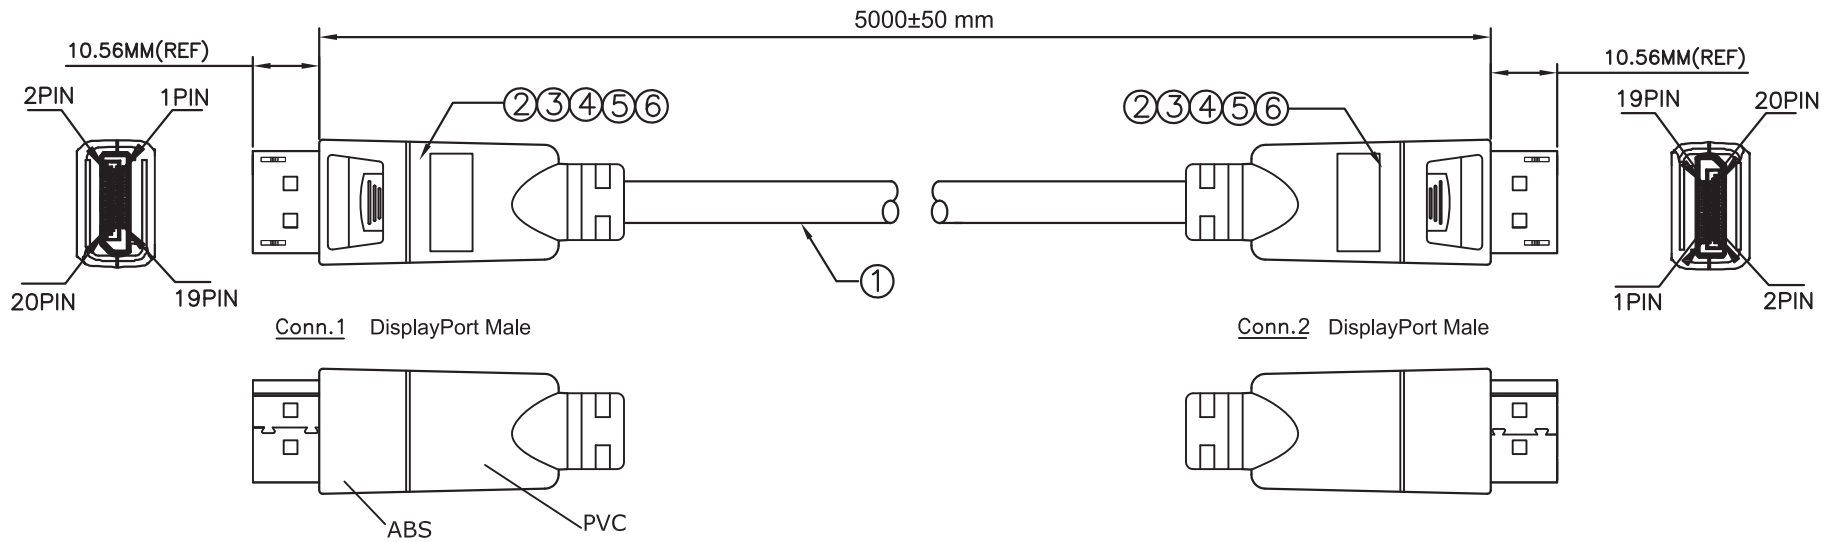

Datenblatt - Fiche technique - Data sheet

11.04.5813

ROLINE DisplayPort Kabel, 4K, DP ST - ST, 5,0 m

ROLINE Câble DisplayPort DP M - DP M, 5,0 m

ROLINE DisplayPort Cable, DP-DP, M/M, 5.0 m

Electrical Test:

- 100% Test(Open, Short, Miss Wire)
- Contact Resistance: 2 ohm Max
- Insulation Resistance : 10M ohm Min
- Hi-Pot: 100V DC/10ms

DESCRIPTION :

- DisplayPort UL20276 [(26AWG*1 PR+D+AL/MY)*5+26AW*4C+AL/MY+BD, OD: 8.3 MM, Jacket Color: Black
- DisplayPort, Male, Pin: Gold Plated, Insulator: Black, Shell: Gold Plated
- DisplayPort, Shell: ABS, Color: Black
- DisplayPort, Shell: ABS, Color: Black
- Outer Molding: PVC 45P, Color: Black
- Inner Molding: PE

Pin Assignment

REV.	DATE	CONTENTS OF CHANGE	DESIGNER	TOL ±								APPROVAL	CHECK	DRAWING	DESIGN	DRAWING NAME	ROLINE DisplayPort Cable v1.3, DP-DP, M/M 5m, Black	
				RANGE	Pla	Met	Ins	Por	Cab	Pac	Gas						DIS	DATE
①				0~6	0.1	0.1	0.1	0.2	0.5	1	0.5	0.2	PHILIP	PHILIP	henry	2016-12-5	PART NO.	11.04.5813
②				6~30	0.1	0.1	.15	.25	1	1	0.5	.25						
③				30~80	0.1	.15	0.2	0.3	2	1.5	1	0.3						
④				80~180	.15	.15	.25	0.3	2	2	1	.45						
⑤				180~315	.15	0.2	0.3	0.4	2.5	2	1	0.6						
⑥				315~800	0.2	0.3	0.4	0.5	3	3	2	1.1	SCALE	1:1	UNIT	MM		