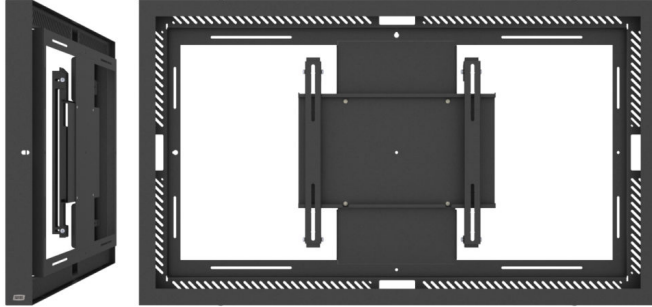

SMS CASING WALL

▲ ARTICLE NUMBER

701-004-11
55L/P Casing Wall G1 BL

▲ DESCRIPTION

Max display dimensions: 1252 x 725 x 63 W x H x D

▲ INFO

PLACEMENT	Wall
ROTATION	Flippable
LOCKABLE SPEC	Padlock
DUST PROTECTED IP GRADE	IP2X
VESA HORIZONTAL	200 - 400
VESA VERTICAL	200 - 400
FITS MAX DIMENSIONS [MM]	L: 1260, H: 735, D: 63
SCREEN SIZE	55"
WARRANTY [YEARS]	5

Casing Wall

Perfect for digital signage and information in public spaces!

Excellent choice for the lobby, stairway, next to the elevators - or anywhere the public should be met with information or engaging messages. A perfect way to show the list of tenants in a corporate or residential building. The display will be covered from all sides.

The product is a wall installation for one display, and the display mount is integrated in the casing.

Landscape or portrait? Yes, both!

The SMS Casing Wall can be used both in landscape and portrait orientation, simply choose when mounting.

Safety First

Hidden cable outlets minimize the risk of someone accessing the display, and the product is locked with safety screws (included).

PRODUCT VARIATIONS

701-005-11 - 65L/P CASING WALL G1 BL

Max display dimensions: 1472 x 847 x 63 mm