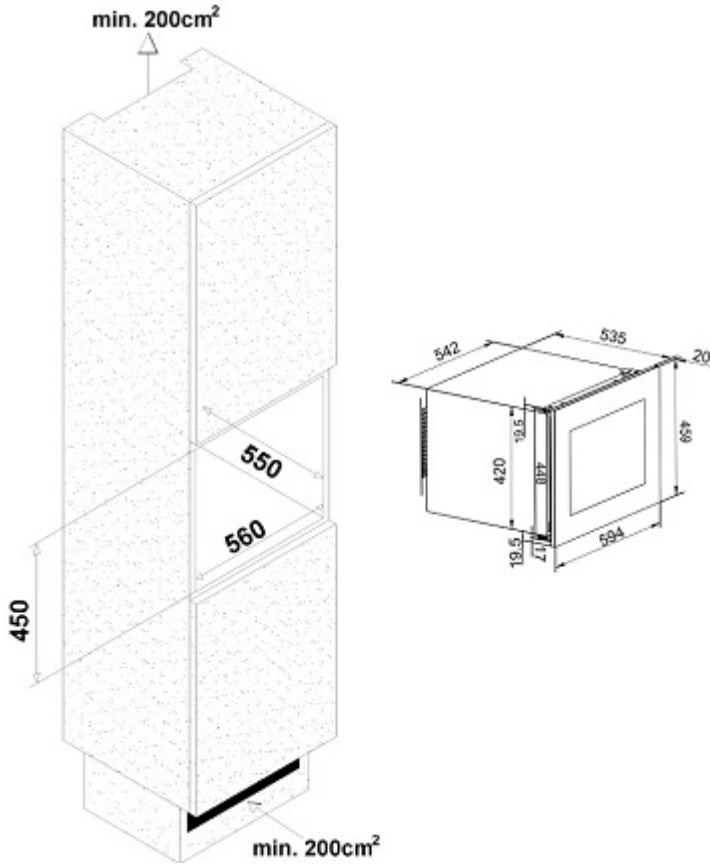

- + Capacity: 24 bottles*
- + Built-in column
- + Design: black body & black piano organic glass door frame
- + Cooling system: compressor
- + Type of cold: air moving system
- + Adjustable temperature range of use: 5°-18°C
- + Electronic regulation
- + Thermometer with white electronic display
- + White LED lights with switch button
- + Humidity control: natural (hygrodynamic concept)
- + 1 glass door, anti-UV treated, 2-layers tempered glass (grey-colored)

*Capacity given as an indication with 75cl Bordeaux traditional type bottles and measured with 3 shelves. Adding shelves reduce considerably the total capacity.

> EQUIPMENTS INCLUDED

- 3 semi-sliding wooden shelves
- 2 adjustable feet (height 2 cm)
- Anti-vibration system

> LOGISTIC DATAS

Gross dimensions (WxDxH cm)	: 65 x 65 x 51,5
Net dimensions (WxDxH cm)	: 59,4 x 55,5 x 45,9
Gross weight (kg)	: 32.00
Net weight (kg)	: 28.00
Full truck (pcs)	: 180
Container (pcs)	20' : 108
	40' : 216
	40' HC : 270